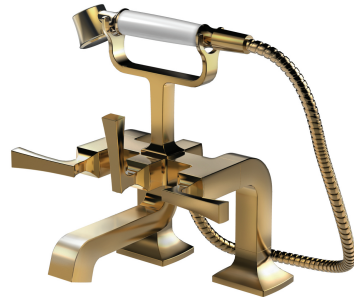

Classic Series
Bath & Shower Set

DM208CF
DM208CF#PG

Features

- Classic styling
- Smooth Operation with lever type

DM208CF/DM208CF#PG

Specifications

Finish : - Chrome
- Gold (#PG)

Water Pressure : 0.05MPa~0.75MPa

Material : Bronze

Parts Description

- **DM208CF/DM208CF#PG**
Deck-Mounted Bath and Shower Set

Please consult a TOTO representative for details