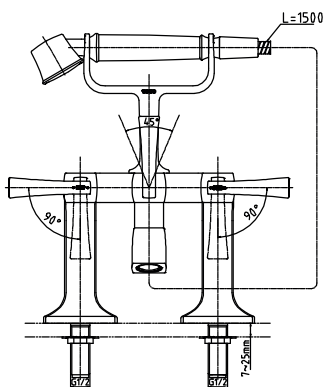

Classic Series
Bath & Shower Set

DM208CF
DM208CF#PG

Features

- Classic styling
- Smooth Operation with lever type

DM208CF/DM208CF#PG

Specifications

Finish : - Chrome
- Gold (#PG)

Water Pressure : 0.05MPa~0.75MPa

Material : Bronze

Parts Description

- **DM208CF/DM208CF#PG**
Deck-Mounted Bath and Shower Set

Please consult a TOTO representative for details