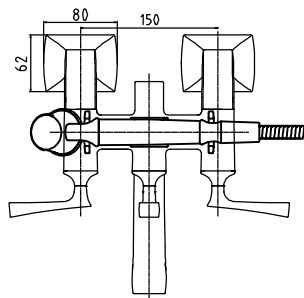

Classic Series
Bath & Shower Set

DM208CF
DM208CF#PG

Features

- Classic styling
- Smooth Operation with lever type

DM208CF/DM208CF#PG

Specifications

Finish : - Chrome
- Gold (#PG)

Water Pressure : 0.05MPa~0.75MPa

Material : Bronze

Parts Description

- **DM208CF/DM208CF#PG**
Deck-Mounted Bath and Shower Set

Please consult a TOTO representative for details