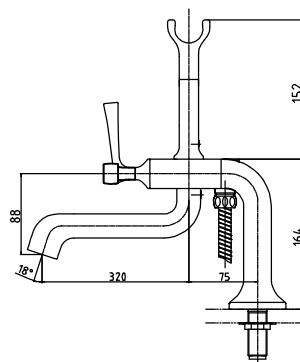

Classic Series
Bath & Shower Set

DM208CF
DM208CF#PG

Features

- Classic styling
- Smooth Operation with lever type

DM208CF/DM208CF#PG

Specifications

Finish : - Chrome
- Gold (#PG)

Water Pressure : 0.05MPa~0.75MPa

Material : Bronze

Parts Description

- **DM208CF/DM208CF#PG**
Deck-Mounted Bath and Shower Set

Please consult a TOTO representative for details